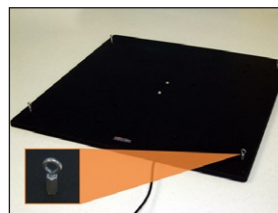

### RACK - Amplifier Rack Mount Kit

For mounting one or two  
SoundBeam<sup>®</sup> controllers in  
a standard 1U rack space

\$29 per kit

## Additional Options

The AS-24 can be fitted  
directly into panelled ceilings  
for seamless integration.

No additional parts required.

Eyebolts can be fitted into the  
AS-16 and AS-24 for a hanging  
configuration with wire.