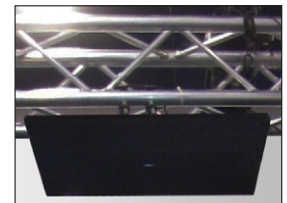

### CM-1 - Suspended Ceiling Mount Kit

For mounting flush to a ceiling panel  
Speaker panel aims straight down  
\*Add an MNT-1 mount for flexible aiming and extension

\$19 per kit

*Parts list available by request*

### TM-1 - Clamping Mount Kit

For mounting to truss, bars, and more  
Includes (2) U-clamps and thread adapters  
\*Add an MNT-1 mount for flexible aiming and extension

\$59 per kit

*Parts list available by request*